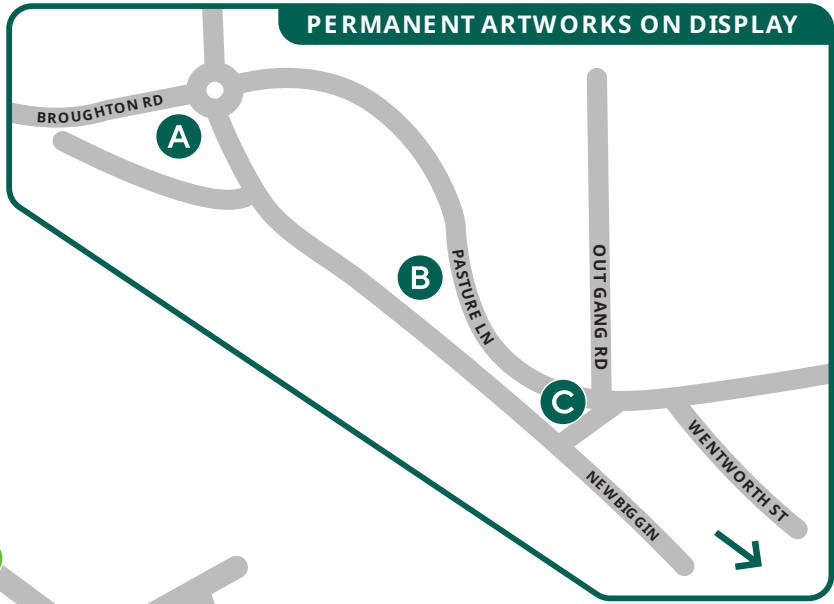

Malton Sculpture Trail

- | | | |
|-------------------|-------------------------|---------------------------------------|
| 1 Newbiggin | 8 Interiors at 9-11 | 15 Roost, Talbot Yard |
| 2 Marketplace | 9 The Gallery | 16 Creative Chaos |
| 3 16 The Shambles | 10 The Cook's Place | 17 Tavener's Yard |
| 4 16 The Shambles | 11 Greenman Alley | 18 Beecham Weigh |
| 5 16 The Shambles | 12 McMillan's of Malton | A Sheep - Emma Stothard |
| 6 The Shambles | 13 The Library | B 'The Spirit of Malton' - Andrew Kay |
| 7 Kemps | 14 Willow Green | C 'Swallow' - Andrew Kay. |